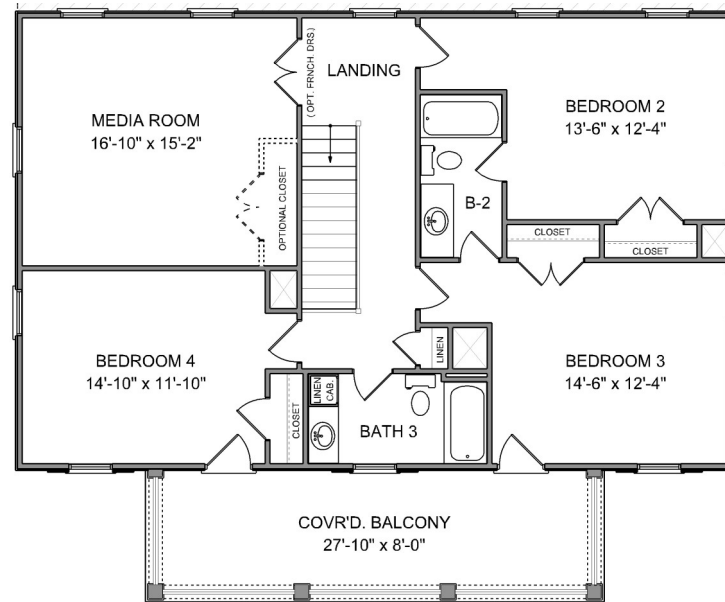

THE SUMTER DP

Riverside
at CAROLINA PARK

cline
homes

3,168 SQ. FT. | 4 BEDROOMS | 3.5 BATHS

different. by design.

THE SUMTER DP

Riverside
at CAROLINA PARK

MAIN LEVEL

UPPER LEVEL