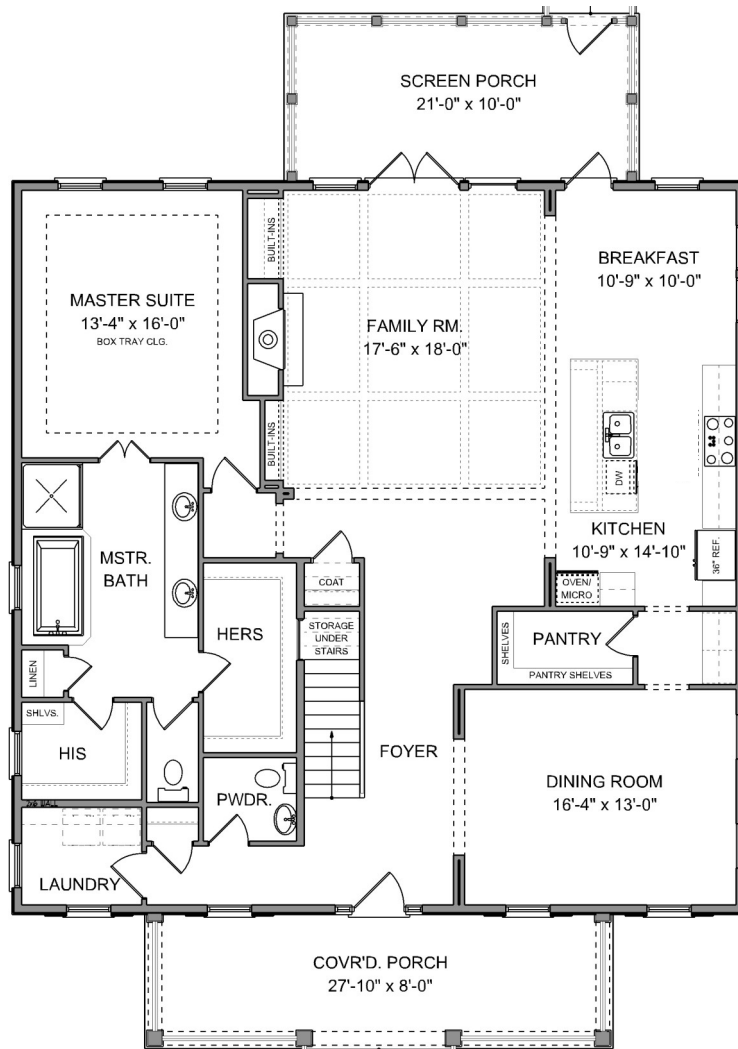

THE SUMTER DP

Riverside
at CAROLINA PARK

cline
homes

3,168 SQ. FT. | 4 BEDROOMS | 3.5 BATHS

different. by design.

THE SUMTER DP

Riverside
at CAROLINA PARK

MAIN LEVEL

UPPER LEVEL