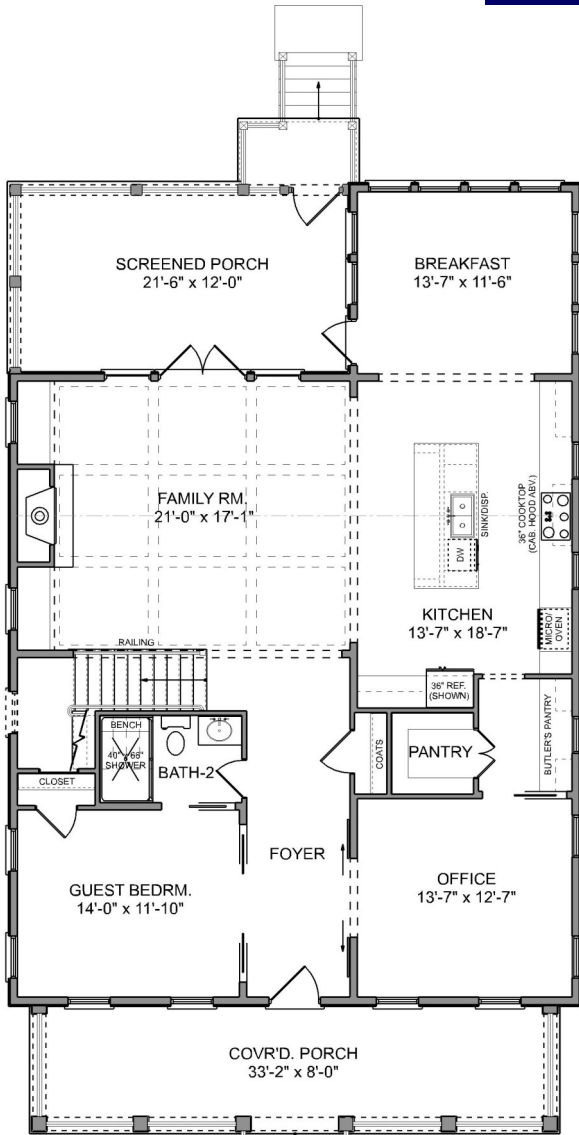

# THE SANTEE II

*Riverside*  
at CAROLINA PARK

4,098 SQ. FT. | 6 BEDROOMS | 5 BATHS

different. by design.

# THE SANTEE II

*Riverside*  
at CAROLINA PARK

MAIN LEVEL

UPPER LEVEL OPTION 1

UPPER LEVEL OPTION 2

4,098 SQ. FT. | 6 BEDROOMS | 5 BATHS

different. by design.

# THE SANTEE II

*Riverside*  
at CAROLINA PARK

ATTIC LEVEL BONUS ROOM 635 SF