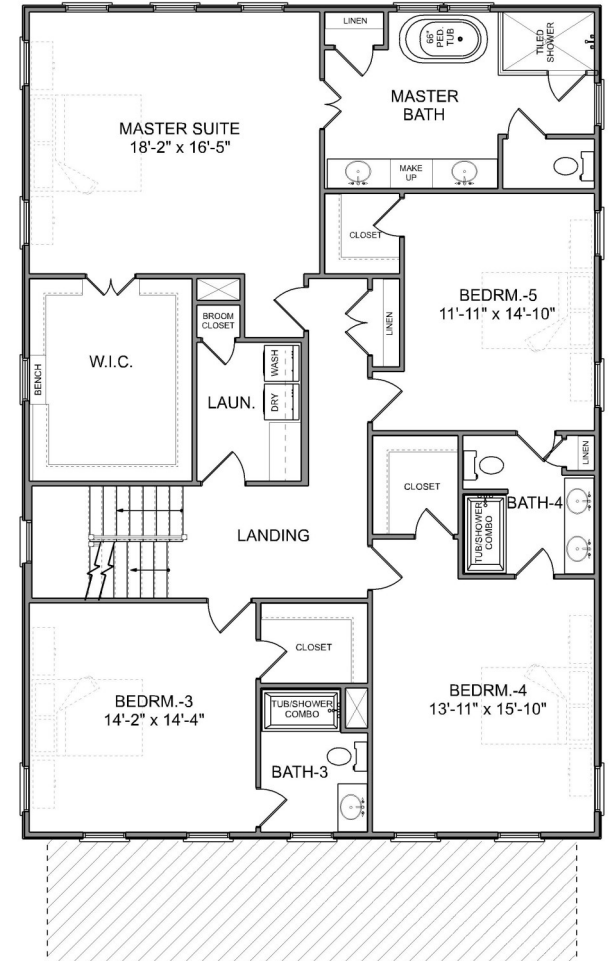

# THE SANTEE II

*Riverside*  
at CAROLINA PARK

4,098 SQ. FT. | 6 BEDROOMS | 5 BATHS

different. by design.

# THE SANTEE II

*Riverside*  
at CAROLINA PARK

MAIN LEVEL

UPPER LEVEL OPTION 1

UPPER LEVEL OPTION 2

4,098 SQ. FT. | 6 BEDROOMS | 5 BATHS

different. by design.

# THE SANTEE II

*Riverside*  
at CAROLINA PARK

ATTIC LEVEL BONUS ROOM 635 SF