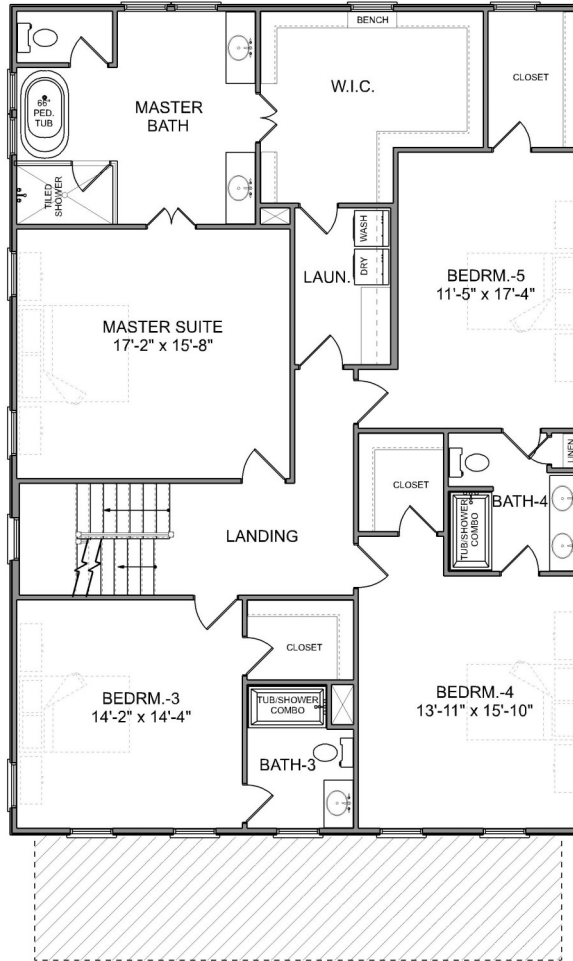

# THE SANTEE II

*Riverside*  
at CAROLINA PARK

4,098 SQ. FT. | 6 BEDROOMS | 5 BATHS

different. by design.

# THE SANTEE II

*Riverside*  
at CAROLINA PARK

MAIN LEVEL

UPPER LEVEL OPTION 1

UPPER LEVEL OPTION 2

4,098 SQ. FT. | 6 BEDROOMS | 5 BATHS

different. by design.

# THE SANTEE II

*Riverside*  
at CAROLINA PARK

ATTIC LEVEL BONUS ROOM 635 SF