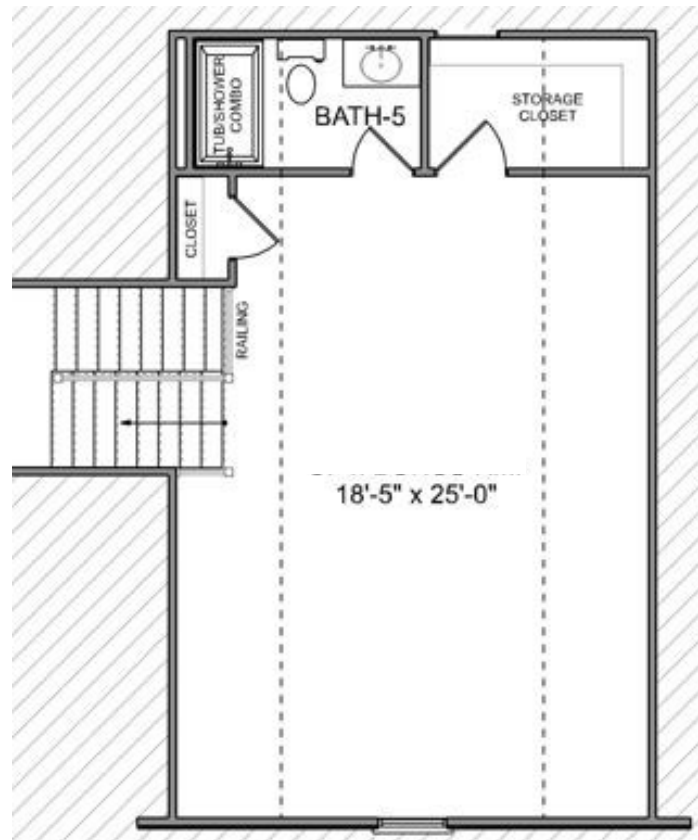

# THE SANTEE II

*Riverside*  
at CAROLINA PARK

4,098 SQ. FT. | 6 BEDROOMS | 5 BATHS

different. by design.

# THE SANTEE II

*Riverside*  
at CAROLINA PARK

MAIN LEVEL

UPPER LEVEL OPTION 1

UPPER LEVEL OPTION 2

4,098 SQ. FT. | 6 BEDROOMS | 5 BATHS

different. by design.

# THE SANTEE II

*Riverside*  
at CAROLINA PARK

ATTIC LEVEL BONUS ROOM 635 SF