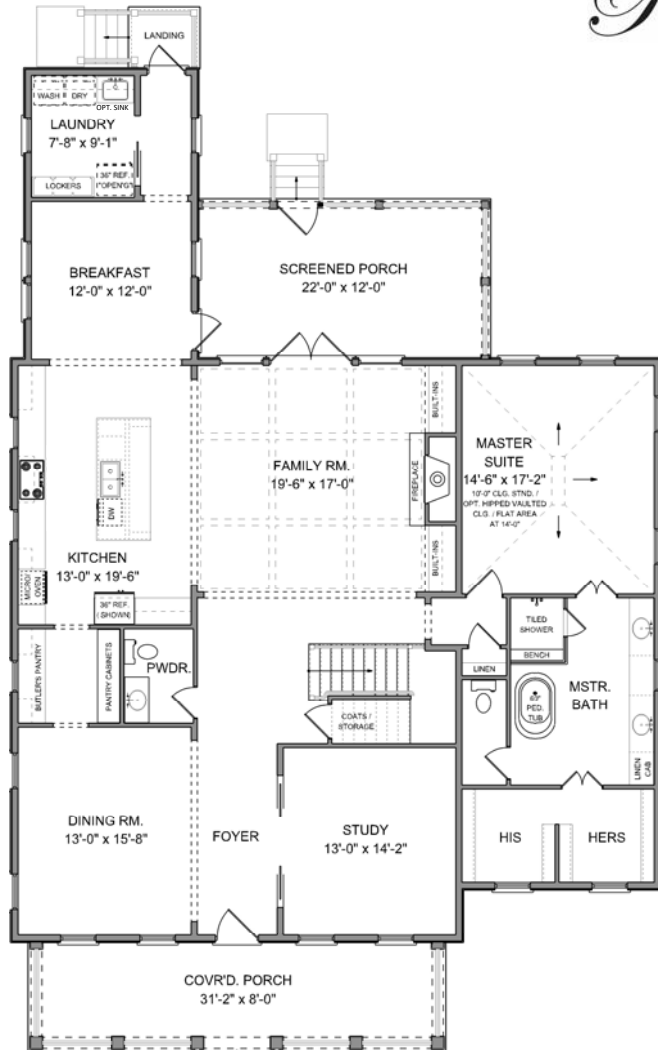

# THE PINCKNEY

*Riverside*  
at CAROLINA PARK

# THE PINCKNEY

Riverside  
at CAROLINA PARK

MAIN LEVEL

UPPER LEVEL

3,892 SQ. FT. | 4 BEDROOMS | 3.5 BATHS

different. by design.