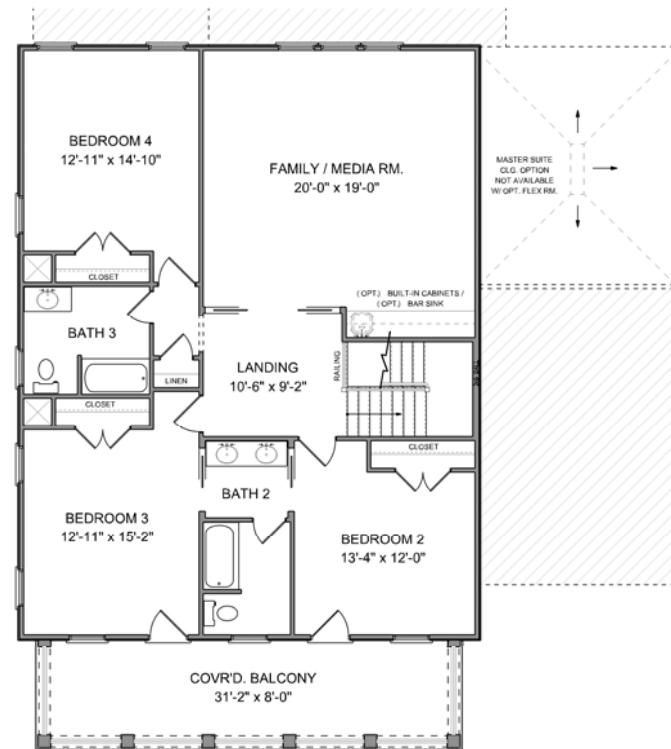

# THE PINCKNEY

Riverside  
at CAROLINA PARK

MAIN LEVEL

UPPER LEVEL

3,892 SQ. FT. | 4 BEDROOMS | 3.5 BATHS

different. by design.