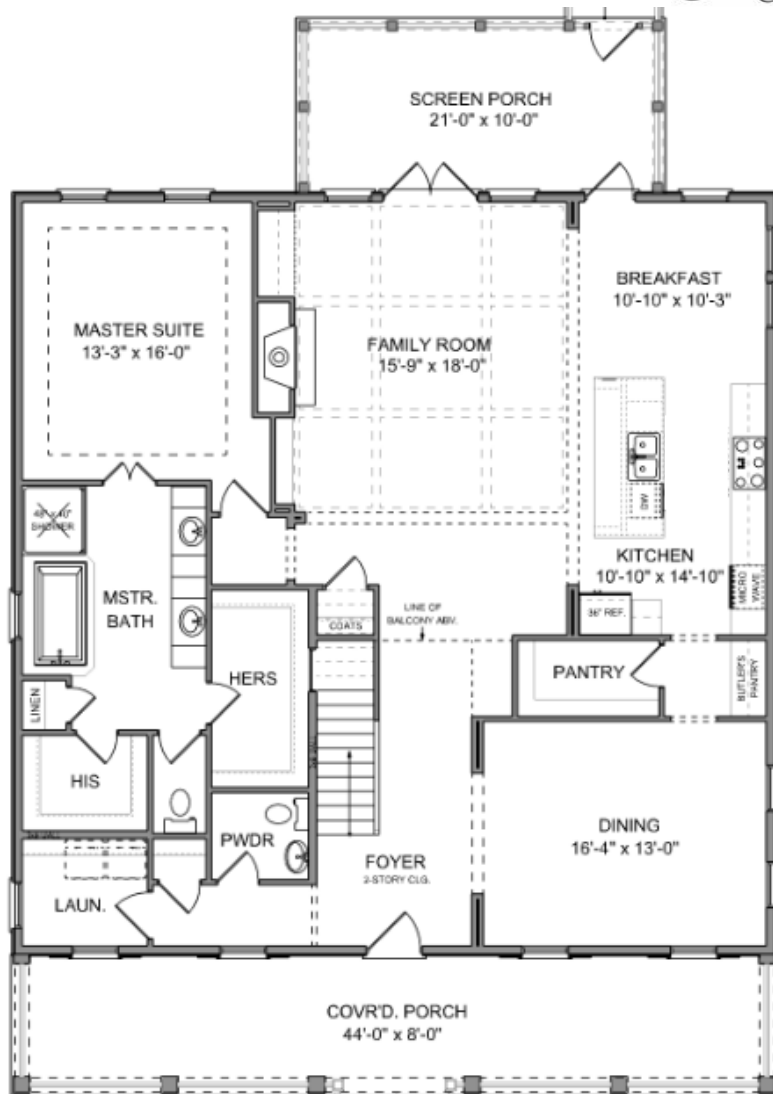

THE DALTON

Riverside
at CAROLINA PARK

cline
homes

3,408 SQ. FT. | 5 BEDROOMS | 3.5 BATHS

different. by design.

THE DALTON

Riverside
at CAROLINA PARK

MAIN LEVEL

UPPER LEVEL

3,408 SQ. FT. | 5 BEDROOMS | 3.5 BATHS

different. by design.