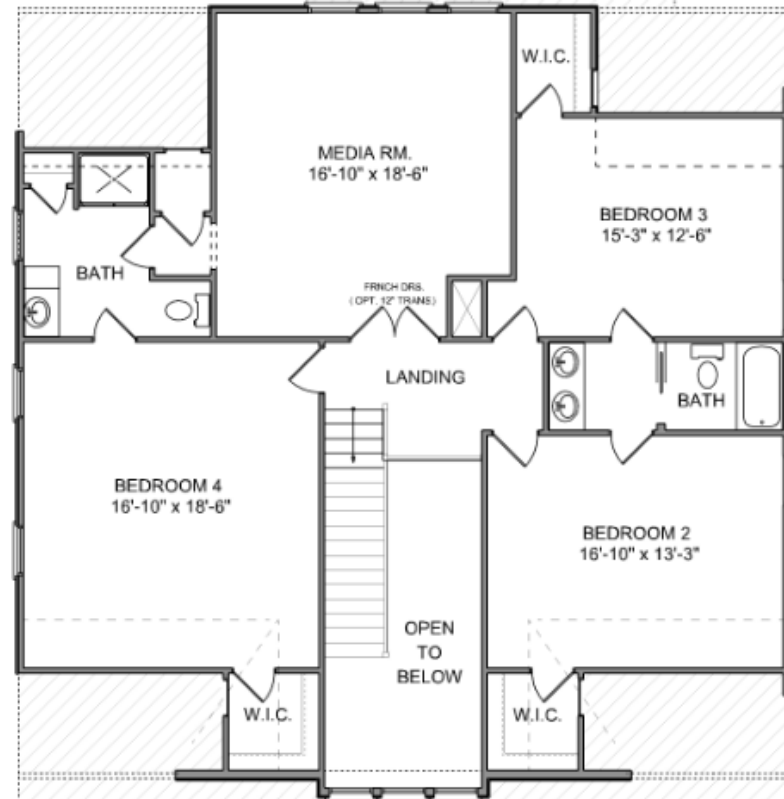

THE DALTON

Riverside
at CAROLINA PARK

cline
homes

3,408 SQ. FT. | 5 BEDROOMS | 3.5 BATHS

different. by design.

THE DALTON

Riverside
at CAROLINA PARK

MAIN LEVEL

UPPER LEVEL

3,408 SQ. FT. | 5 BEDROOMS | 3.5 BATHS

different. by design.