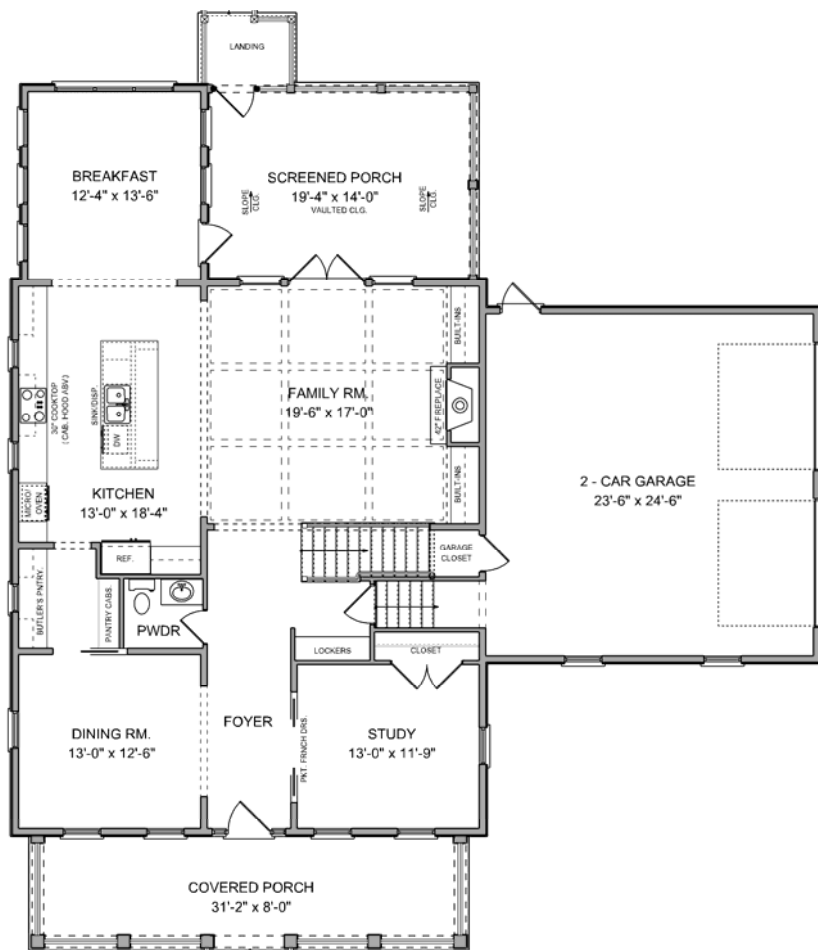

THE CUMBERLAND D

Riverside
at CAROLINA PARK

3,519 SQ. FT. | 4 BEDROOMS | 3.5 BATHS

different. by design.

THE CUMBERLAND D

Riverside
at CAROLINA PARK

MAIN LEVEL PLAN

UPPER LEVEL PLAN

3,519 SQ. FT. | 4 BEDROOMS | 3.5 BATHS

different. by design.